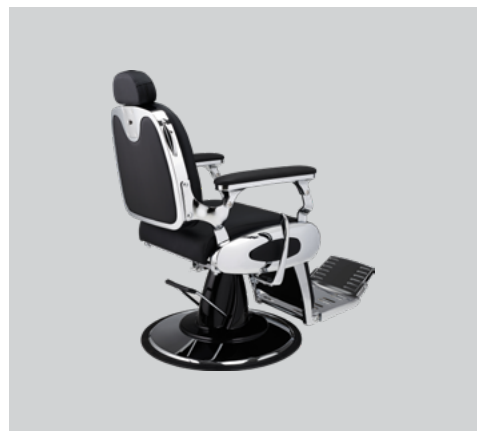

LION

Barber chair

Technical data

UPHOLSTERY	Black with buttons and padding
FRAME COLOR	Chromed Housing of the seat with a upholstered element
PUMP	High gloss black Hydraulic With brake, 200kg
BASE	Chromed Wide
LEGREST	Upholstered Padded with buttons
FOOTREST	Swiveled With pillow

Size

HIGHT	110 / 120 cm
WIDTH	70 cm
DEPTH	110 / 160 cm
BASE DIAMETER	68 cm

Packaging

82cm x 75cm x 93cm

65 kg